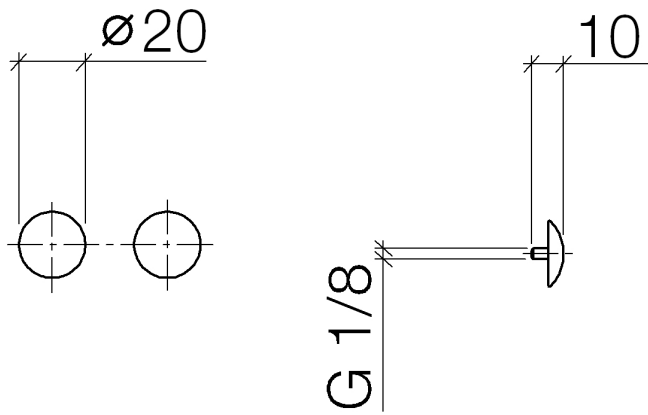

Decorative caps for Perfecto - Platinum

IMO

12 801 970

• 1 pair

Including retaining screws available under order no.
12 800 970-FF

Fits: IMO, LULU, MADISON, MEM, TARA,
CL.1, LISSÉ, VAIA, META, CYO

	Platinum	12 801 970-08
	Chrome	12 801 970-00
	Brushed Platinum	12 801 970-06
	Durabrand (23kt Gold)	12 801 970-09
	Dark Chrome	12 801 970-19
	Light Gold	12 801 970-26
	Brushed Light Gold	12 801 970-27
	Brushed Durabrand (23kt Gold)	12 801 970-28
	Matte Black	12 801 970-33
	Brushed Bronze	12 801 970-42
	Brushed Champagne (22kt Gold)	12 801 970-46
	Champagne (22kt Gold)	12 801 970-47
	Brushed Chrome	12 801 970-93
	Brushed Dark Platinum	12 801 970-99

12 801 970

12 801 970

Parts for other
finishes can be found
here: Chrome

Spare parts list

No.	Item Number	Name	Quantity used	Delivery time
1	09 30 30 060-08	screw	2	60